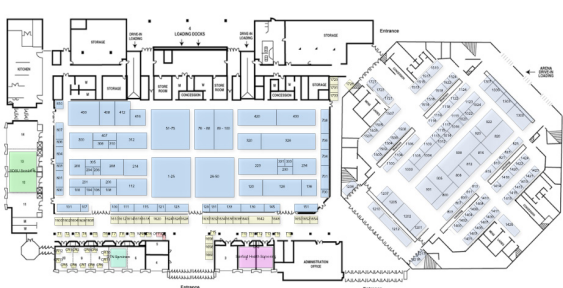

21ST Annual SIOUX FALLS Farm Show

Proud partner of the
Sioux Empire Farm Show
Jan 23-27, 2018
visit www.siouxempirefarmshow.org
for full details

**SIOUX EMPIRE
FARM SHOW**

January 24-25-26, 2018

WED & THUR 9AM – 5PM | FRI 9AM – 4PM

EXHIBITS AT TWO GREAT LOCATIONS:

Sioux Falls Convention Center & WH Lyon Fairgrounds

FREE ADMISSION & FREE PARKING

ALL THE LATEST IN EQUIPMENT AND SERVICES WITH OVER 350 EXHIBITORS!

Visit www.SiouxFallsFarmShow.com

FarmShows USA, a division of Midwest Shows Inc. | 1-800-873-1411 | www.FarmShowsUSA.com
PEORIA | TULSA | DAKOTA | SIOUX FALLS | SIOUX EMPIRE | HAWKEYE | OKLAHOMA CITY

**PLAN YOUR VISIT TO THE SHOW WITH
THE NEW INTERACTIVE FLOOR PLAN!**

Visit www.SiouxFallsFarmShow.com

**DAILY $2500 SEED &
FERTILIZER GIVEAWAY!
DRAWING DAILY AT NOON
AT CURRY BOOTH**

~ Sponsored by:

**COMPLIMENTARY
COFFEE & ROLLS EACH MORNING
8:30-10:00 AM DAILY
SIOUX FALLS ARENA**

**EDUCATIONAL SEMINARS BY SDSU
EXTENSION SERVICES**

HEALTH SCREENINGS BY

**LIVE BROADCASTS
FROM THE SHOW!**