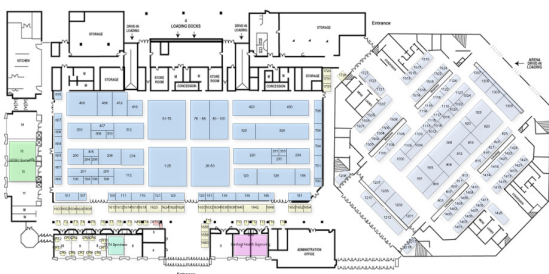

20TH Annual SIoux FALLS Farm Show

Proud partner of the
Sioux Empire Farm Show
Jan 24-28, 2016
visit www.siouxempirefarmshow.org
for full details

January 25-26-27, 2017

WED & THUR 9AM – 5PM | FRI 9AM – 4PM

EXHIBITS AT TWO GREAT LOCATIONS:

Sioux Falls Convention Center & WH Lyon Fairgrounds

FREE ADMISSION & FREE PARKING

ALL THE LATEST IN EQUIPMENT AND SERVICES WITH OVER 350 EXHIBITORS!

Visit www.SiouxFallsFarmShow.com

FarmShows USA, a division of Midwest Shows Inc. | 1-800-873-1411 | www.FarmShowsUSA.com
PEORIA | TULSA | DAKOTA | SIoux FALLS | SIoux EMPIRE | HAWKEYE | OKLAHOMA CITY

PLAN YOUR VISIT TO THE SHOW WITH
THE NEW INTERACTIVE FLOOR PLAN!

Visit www.SiouxFallsFarmShow.com

**DAILY $2500 SEED &
FERTILIZER GIVEAWAY!**
DRAWING DAILY AT NOON
AT CURRY BOOTH

~ Sponsored by:

**COMPLIMENTARY
COFFEE & ROLLS EACH MORNING**
8:30-10:00 AM DAILY
SIoux FALLS ARENA

**EDUCATIONAL SEMINARS BY SDSU
EXTENSION SERVICES**

HEALTH SCREENINGS BY

**LIVE BROADCASTS
FROM THE SHOW!**